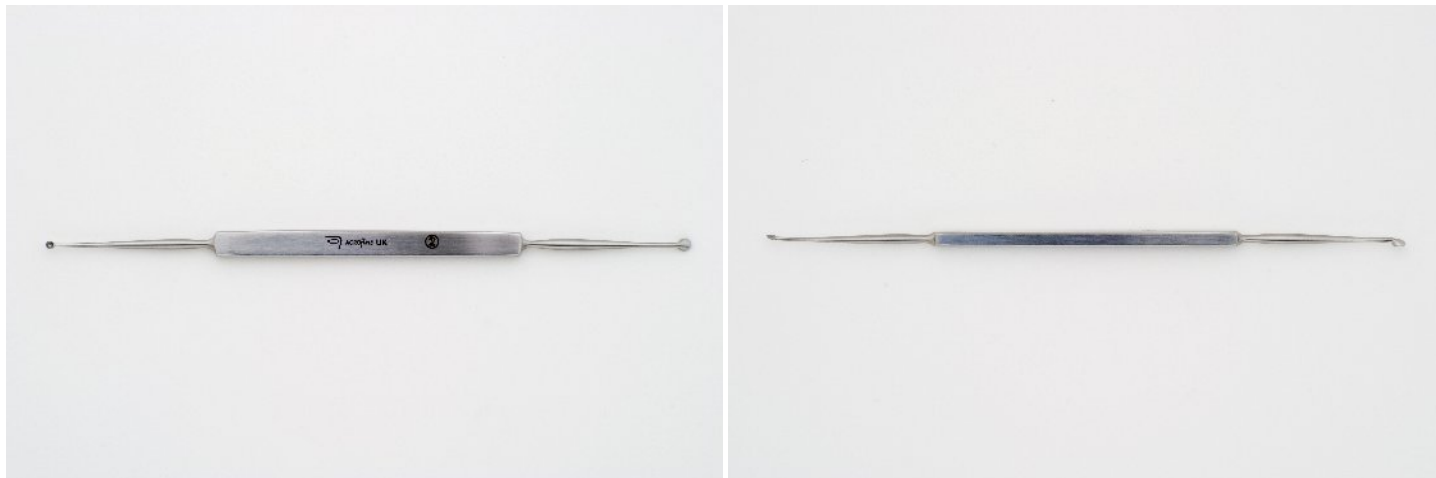

Chalazion Lid Clamp (9970D)

Images

Specifications

Property	Value
Material	Stainless Steel
Overall Length (mm)	91
Max Handle Width (mm)	7.5
Clamp Ring Outer Diameter (mm)	10.5
Clamp Ring Inner Diameter (mm)	8.2
Max Clamp Opening (mm)	9

Other Details

- This product can be viewed online at http://www.eyeline.org/products/view/chalzion_clamp.

Chalazion Double-Ended Curette (9972D)

Images

Specifications

Property	Value
Material	Stainless Steel
Overall Length (mm)	135
Handle Style	Square Section, Satin
Smaller Spoon Diameter (mm)	1.7
Larger Spoon Diameter (mm)	2.6

Other Details

- This product can be viewed online at <http://www.eyeline.org/products/view/curettes>.

Scalpel No3 Handle & Blade No 11 (9973-PD)

Images

Specifications

Property	Value
Material	Stainless Steel
Overall Length (mm)	125
To Fit Blades	11 & 15

Other Details

- This product can be viewed online at http://www.eyeline.org/products/view/bard_parker.

Punctum Dilator (9974D)

Images

Specifications

Property	Value
Material	Stainless Steel
Overall Length (mm)	101
Handle Style	Satin, Banded
Handle Diameter (mm)	4