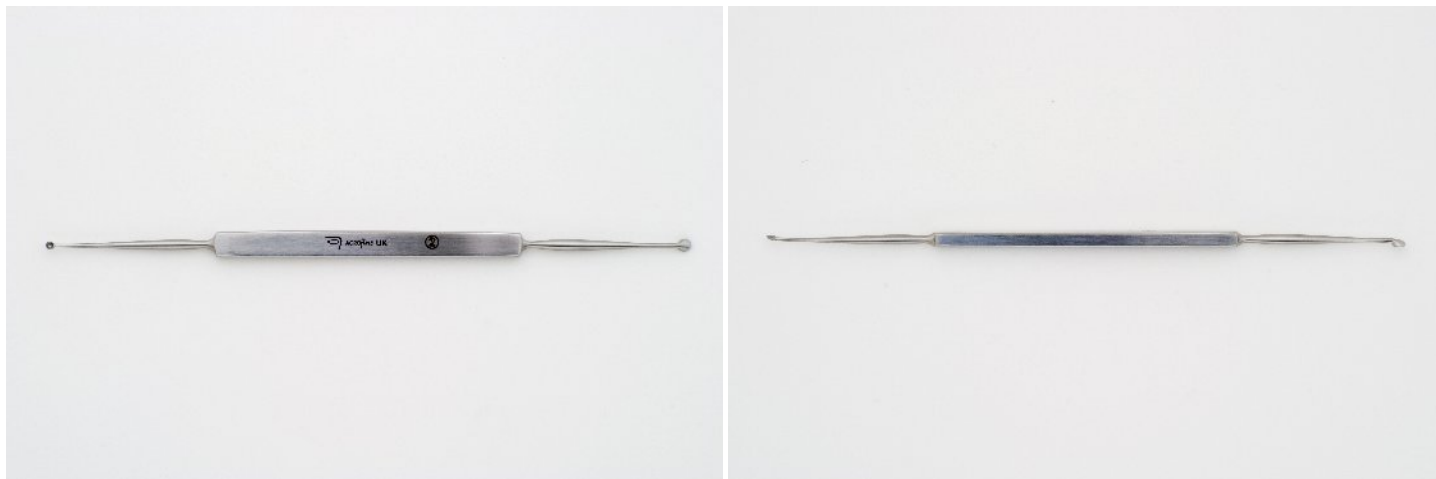

Chalazion Double-Ended Curette (9972D)

Images

Specifications

Property	Value
Material	Stainless Steel
Overall Length (mm)	135
Handle Style	Square Section, Satin
Smaller Spoon Diameter (mm)	1.7
Larger Spoon Diameter (mm)	2.6

Other Details

- This product can be viewed online at <http://www.eyeline.org/products/view/curettes>.